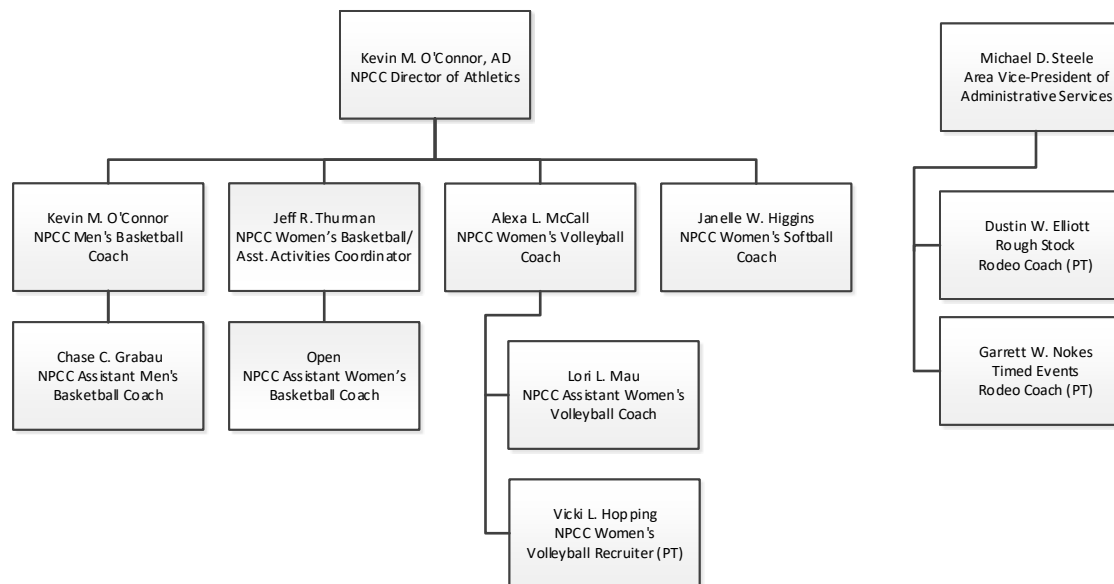

NPCC Athletics

7/26/2019