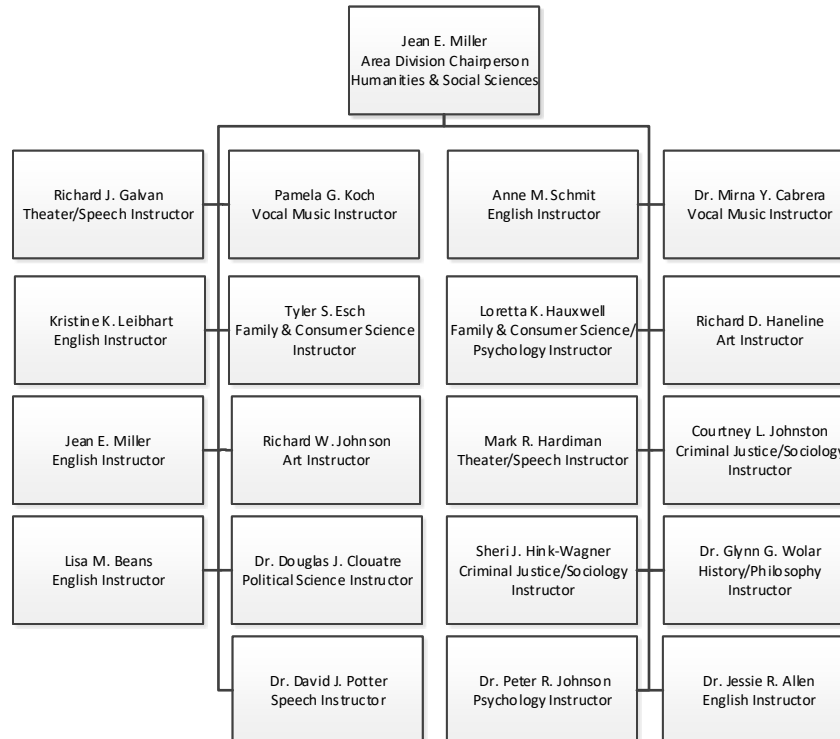

Humanities & Social Sciences Division

7/26/2019