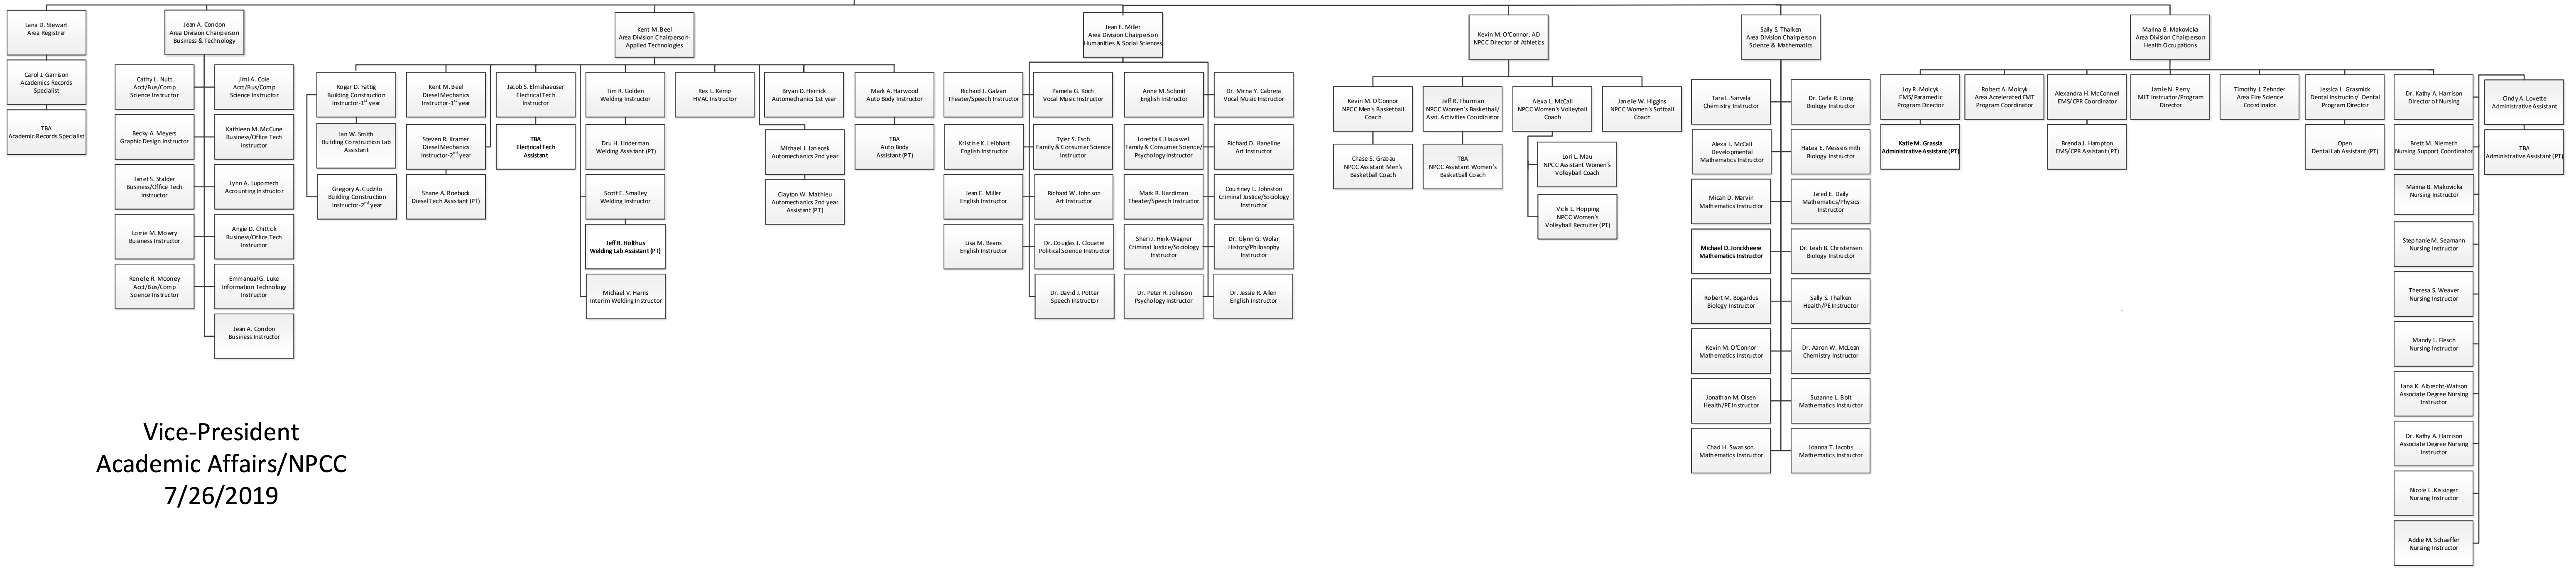

Tara L. Naughtin  
 Vice-President of Academic  
 Affairs Administrative  
 Assistant

(Patricia) Michele Sterling  
 Welcome Center Assistant

Vice-President  
 Academic Affairs/NPCC  
 7/26/2019