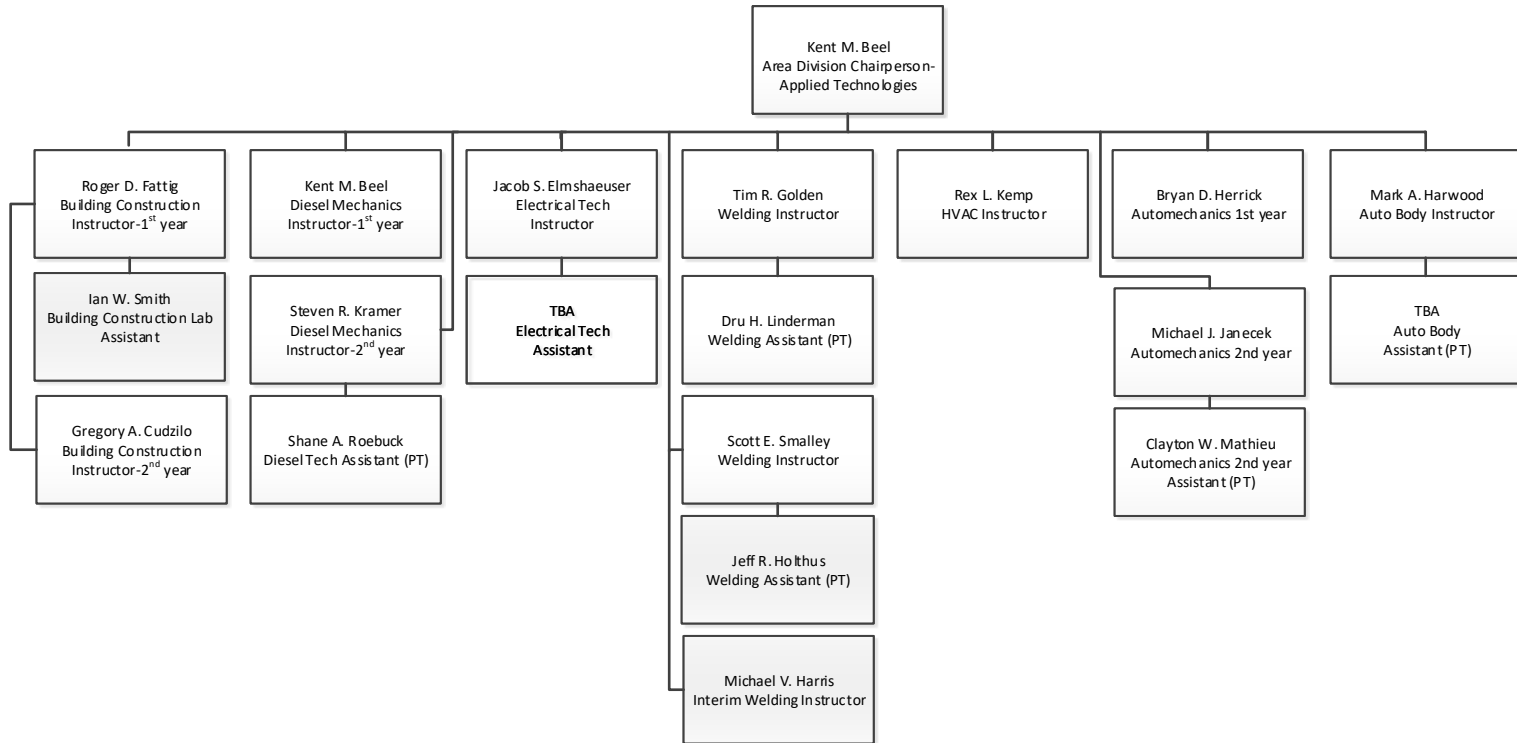

Tara L. Naughtin  
 Vice-President of Academic  
 Affairs Administrative  
 Assistant

(Patricia) Michele Sterling  
 Welcome Center Assistant

Vice-President  
 Academic Affairs/NPCC  
 7/26/2019