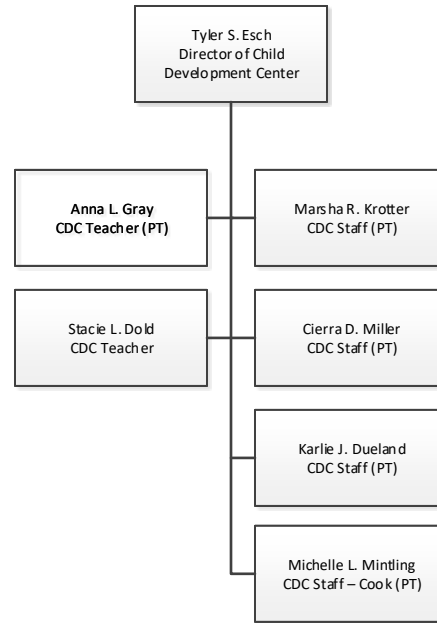

CDC
7/26/2019